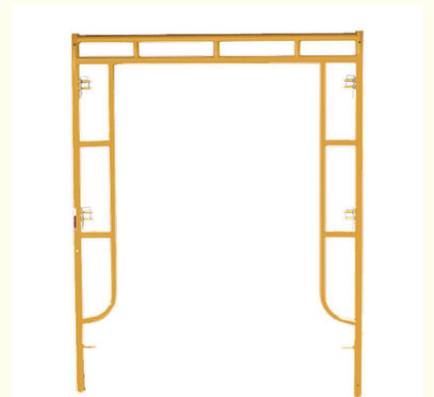

2026 Indoor/Outdoor Steel Walk Through Frame Scaffolding with Powder Coated Finish and Yellow Q355 Steel

Our Product Introduction

for more products please visit us on bythaiscaffold.com

Basic Information

Product Specification

- Features: Easy To Assemble And Disassemble
- Stability: High
- Surface Treatment: Powder Coating
- Safety: High
- Durability: Long-lasting And Sturdy
- Weight: Lightweight
- Load Capacity: 1000kg
- Material: Steel
- Size: Various Sizes Available
- Component: Frame, Joint Pin, Base Plate, Screw Jack, Etc.
- Easy Installation: Yes
- Usage: Indoor/Outdoor

More Images

Product Description

Product Description:

Perfect for industrial construction, this Walk Through Frame Scaffolding is constructed from high-strength Q355 steel. Its yellow powder-coated finish offers enhanced visibility and corrosion resistance. The spacious walk-through design allows for efficient workflow and easy transport of materials. Adhering to EN12810 standards, this scaffolding provides a reliable and safe working environment for large-scale projects.

Features:

Product Name: Frame System Scaffolding

Surface Treatment: Powder Coating

Reusability: Yes

Safety: High

Flexibility: High

Color: Steel, Painted Color

Ladder Frame: Yes, for Frame System Structuring