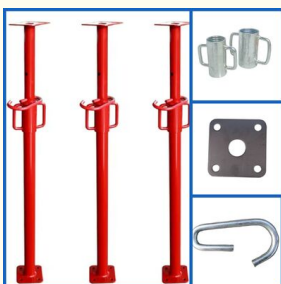

### Basic Information

- Place of Origin: china tianjin
- Brand Name: scaffolding steel prop
- Model Number: BM211
- Minimum Order Quantity: 1500
- Price: 4.5-8.5
- Delivery Time: 10-25

### Product Specification

- Color: Silver
- Feature: Durable
- Material: Steel
- Function: Support
- Height: Adjustable
- Weight: Heavy
- Packaging: Container
- Size: Standard

### Product Description:

Adjustable Steel Prop is an ideal building support that is made of steel and features a standard size with an adjustable height. This product is equipped with a container for its packaging and is further treated with HDG (hot-dip galvanizing) for surface treatment. As one of the leading steel props suppliers, we are proud to offer reliable steel props at competitive prices.

### Technical Parameters:

Product Attribute	Description
Weight	Heavy
Packaging	Container
Height	Adjustable
Feature	Durable
Size	Standard
Color	Silver
Material	Steel
Usage	Construction
Function	Support
Surface Treatment	HDG